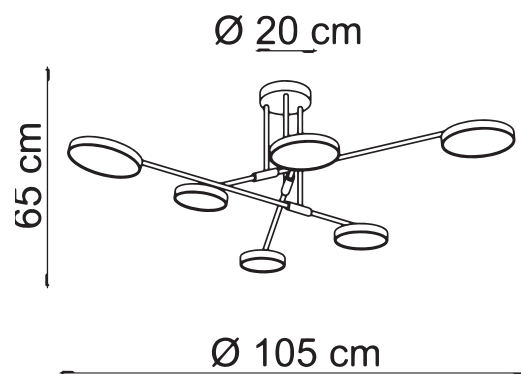

ADAM/6

Hanging lamp

A collection with a current and basic design, whose simplicity makes it suitable for lighting any space. Adam is made up of a black metal frame with brushed brass details, and an acrylic diffuser, which spreads the Led light evenly.

1973	ADAM/6
Power	44W Led Integrated
Input	220/240 V- 50/60Hz
Kelvin	3000
Dimmable	No
Real Lumen	2860
CRI	85
IP	20

PACKAGING DATA :

Packages	1
Net Weight	5,0kg
Gross Weight	6,2kg
Volume	0,0784 m ³

MATERIAL :